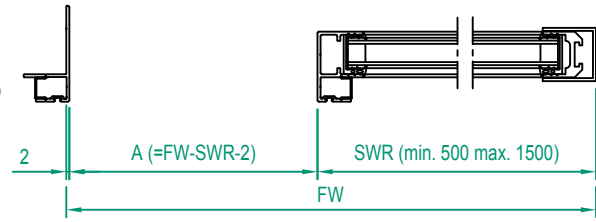

Alt.
Corridor

Alt.
Corner (F)

State when ordering

FW=.....mm
 FH=.....mm
 SWR=.....mm
 BL=.....mm

Profile option

- Alt. Corridor
- Alt. Corner (F)

Surface treatment

- Silver anodized
- Special anodized.....
- RAL
- Special powder coating

Glass option see drw. 1009031

State glass code:

Input values to ADS Slim Eco

ADS FW = A+4
 ADS FH = B+50

Scale 1:5

Customer:	Ref:	Automatic Door System Liner Frame Slim Eco BM - 1 - R Article No. 1000348	ASSA ABLOY		
Door id:	Date:			7.0	1000469
Project No:	Sign:				