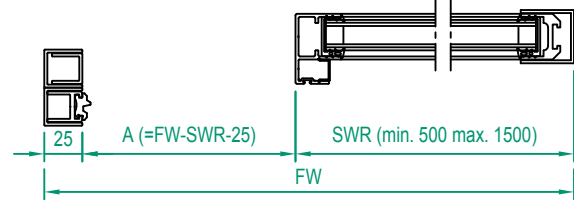

Alt.
Corridor

Alt.
Corner (F)

State when ordering

FW=.....mm
 FH=.....mm
 SWR=.....mm
 BL=.....mm

Profile option

- Alt. Corridor
- Alt. Corner (F)

Surface treatment

- Silver anodized
- Special anodized.....
- RAL
- Special powder coating

Glass option see drw. 1009031

State glass code:

Input values to ADS Slim Eco

ADS FW = A+4
 ADS FH = B+50

Scale 1:5

Customer:	Ref:	Automatic Door System Liner Frame Slim Eco BM - 1 - R Article No. 1000348	ASSA ABLOY		
Door id:	Date:			7.0	1000469
Project No:	Sign:				