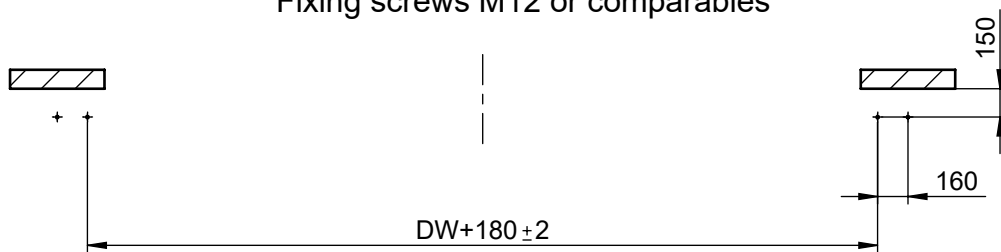

This work is copyright and no part may be reproduced, by any process, nor may any other exclusive right be exercised without the permission of ASSA ABLOY.

Fixing screws M12 or comparables

Alternate ID	
9200R0019	
Document ID	Rev.:
D001167530-001	1