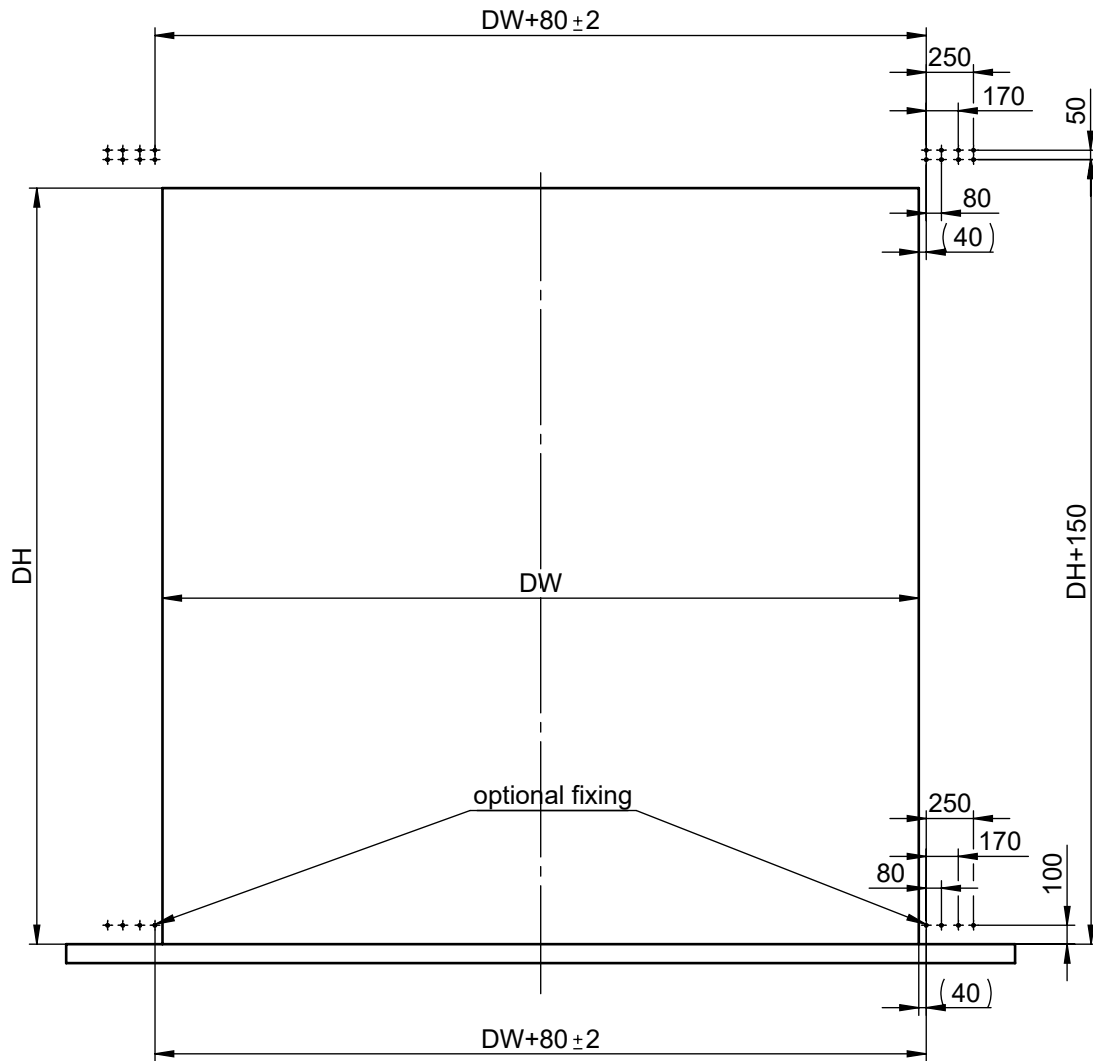

This work is copyright and no part may be reproduced, by any process, nor may any other exclusive right be exercised without the permission of ASSA ABLOY.

Fixing screws M12 or comparables

Alternate ID	
9200R0019	
Document ID	Rev.:
D001167530-001	1